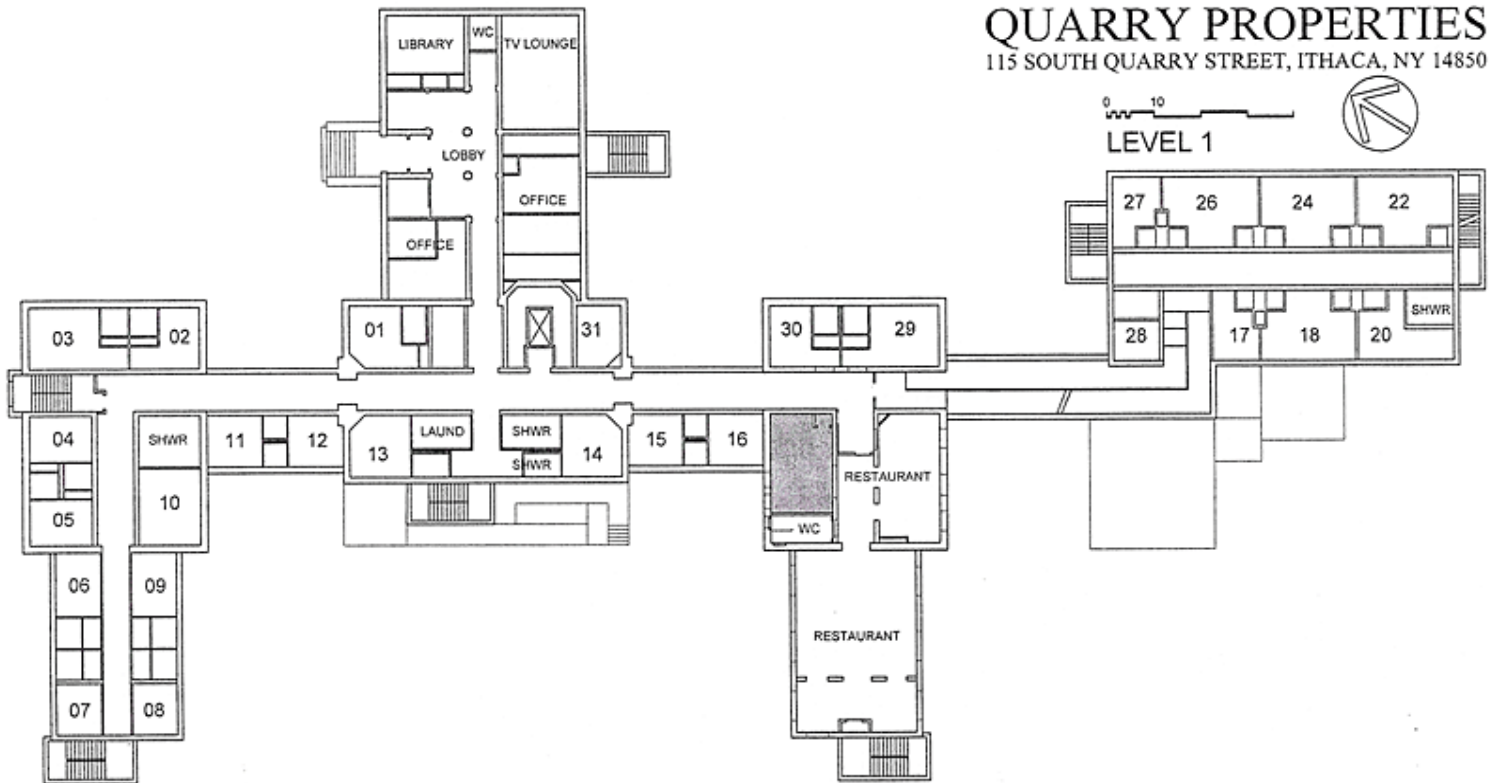

Quarry Arms 115 South Quarry St.

Level 1

QUARRY PROPERTIES 115 SOUTH QUARRY STREET, ITHACA, NY 14850

ROOM AREAS

01	13'-4" x 11'-2"	12	11'-0" x 11'-10"	27	10'-6" x 10'-3"
02	13'-2" x 8'-8"	13	13'-4" x 13'-0"	28	8'-6" x 9'-10"
03	13'-2" x 15'-0"	14	13'-4" x 13'-0"	29	13'-2" x 15'-0"
04	9'-10" x 13'-4"	15	11'-0" x 11'-10"	30	13'-2" x 9'-0"
05	9'-10" x 13'-4"	16	11'-0" x 11'-10"	31	8'-0" x 9'-8"
06	13'-8" x 9'-8"	17	10'-6" x 8'-9"		
07	11'-0" x 9'-8"	18	10'-6" x 17'-6"		
08	11'-0" x 9'-8"	20	10'-6" x 20'-8"		
09	13'-8" x 9'-8"	22	10'-6" x 17'-6"		
10	16'-6" x 13'-4"	24	10'-6" x 17'-6"		
11	11'-0" x 11'-10"	26	10'-6" x 17'-6"		