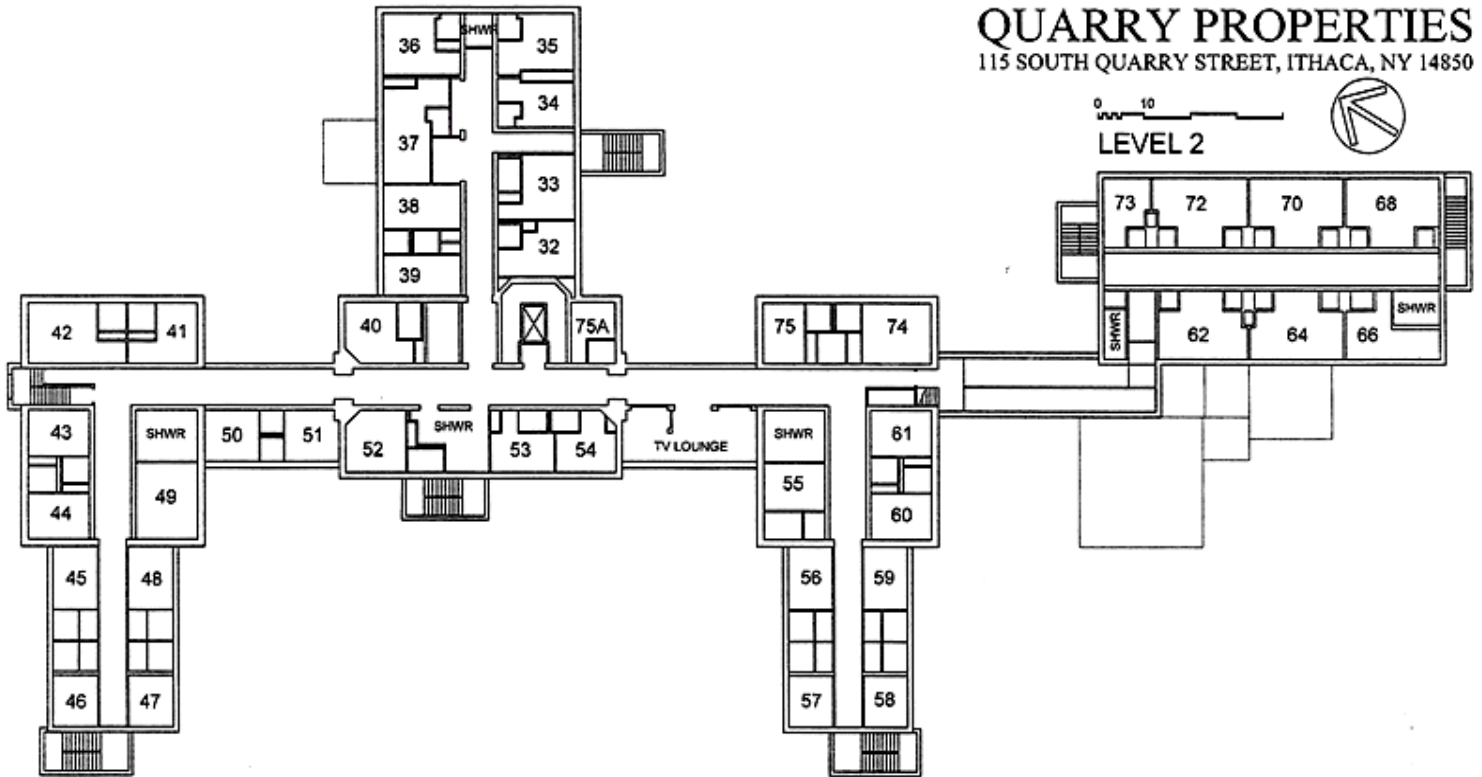

Quarry Arms 115 South Quarry St.

level 2

QUARRY PROPERTIES
115 SOUTH QUARRY STREET, ITHACA, NY 14850

0 10
LEVEL 2

ROOM AREAS

32	11'-10" x 11'-5"	43	9'-10" x 13'-4"	54	8'-4" x 13'-1"	68	10'-6" x 17'-6"
33	14'-0" x 11'-5"	44	9'-10" x 13'-4"	55	10'-2" x 13'-4"	70	10'-6" x 17'-6"
34	9'-8" x 11'-3"	45	13'-8" x 9'-8"	56	13'-8" x 9'-8"	72	10'-6" x 17'-6"
35	12'-4" x 11'-3"	46	11'-0" x 9'-8"	57	11'-0" x 9'-9"	73	10'-6" x 10'-3"
36	13'-4" x 11'-3"	47	11'-0" x 9'-8"	58	11'-0" x 9'-9"	74	13'-2" x 15'-0"
37	20'-6" x 10'-2"	48	13'-8" x 9'-8"	59	13'-8" x 9'-8"	75	13'-2" x 9'-0"
38	9'-6" x 16'-9"	49	16'-6" x 13'-4"	60	9'-10" x 13'-4"	75A	8'-0" x 9'-8"
39	8'-8" x 16'-9"	50	11'-0" x 11'-10"	61	9'-10" x 13'-4"		
40	13'-4" x 11'-2"	51	11'-0" x 11'-10"	62	10'-6" x 16'-4"		
41	13'-2" x 8'-8"	52	13'-4" x 13'-0"	64	10'-6" x 17'-6"		
42	13'-2" x 15'-0"	53	8'-4" x 13'-8"	66	10'-6" x 20'-8"		