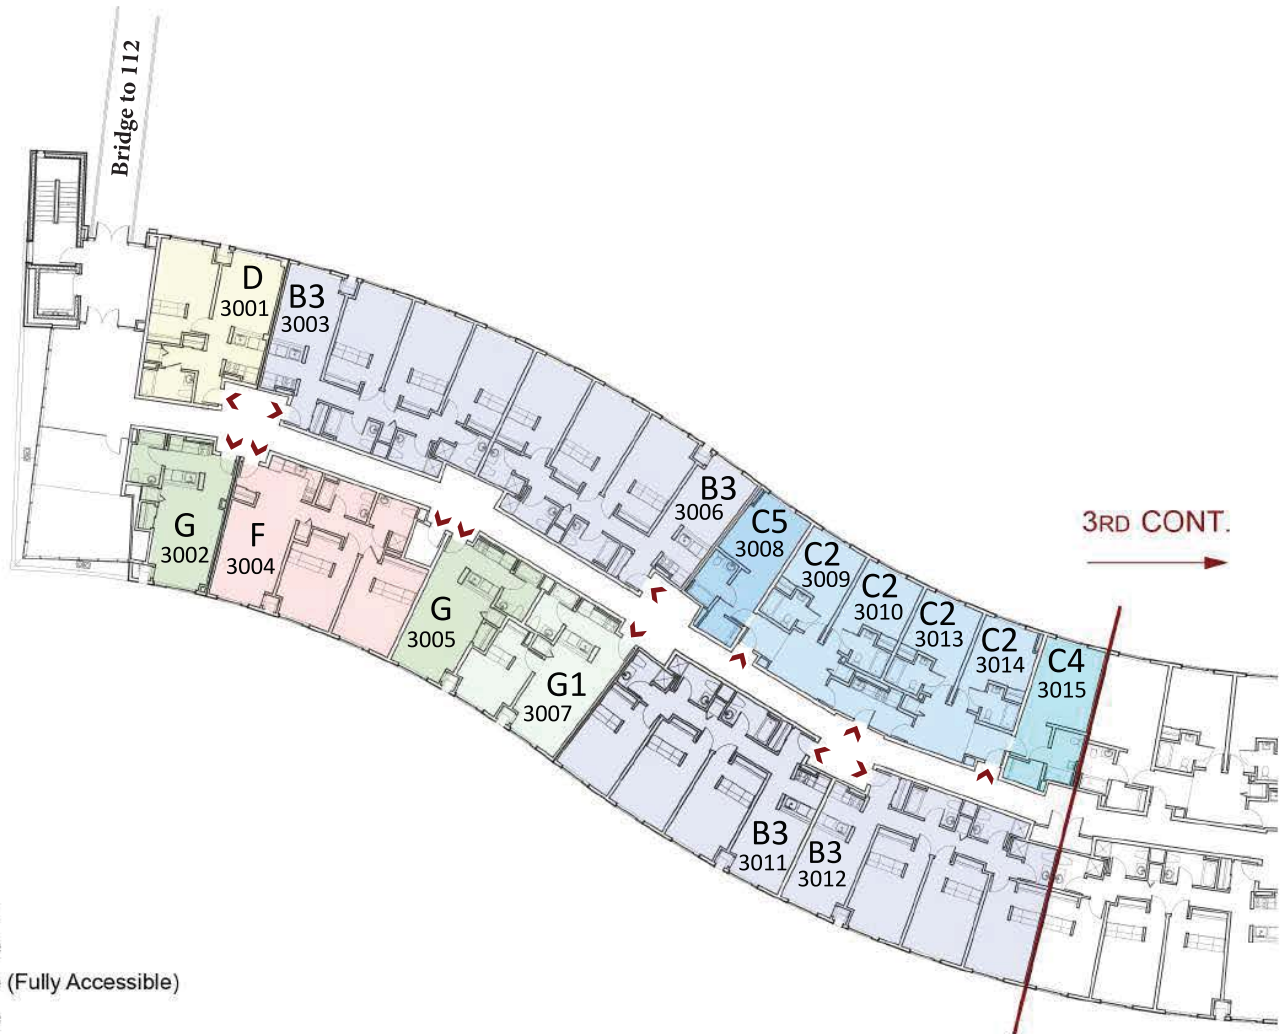

2ND CONT.

- UNIT B3 - 3 Bed
- UNIT C1 - Single
- UNIT C2 - Single
- UNIT C3 - Single (Fully Accessible)
- UNIT D - 1 Bed
- UNIT G1 - 1 Bed
- UNIT F - 2 Bed

Collegetown Terrace Apartments

115 South Quarry St.
Ithaca, NY 14850

607.277.1234 | www.collegetownterraceithaca.com

120 Valentine Place

120 Valentine Place, Ithaca, NY 14850

Floor Map Floor 3

-  UNIT B3 - 3 Bed
-  UNIT C2 - Single
-  UNIT C4 - Single (Fully Accessible)
-  UNIT C5 - Single
-  UNIT D - 1 Bed
-  UNIT G1 - 1 Bed
-  UNIT G - Studio
-  UNIT F - 2 Bed