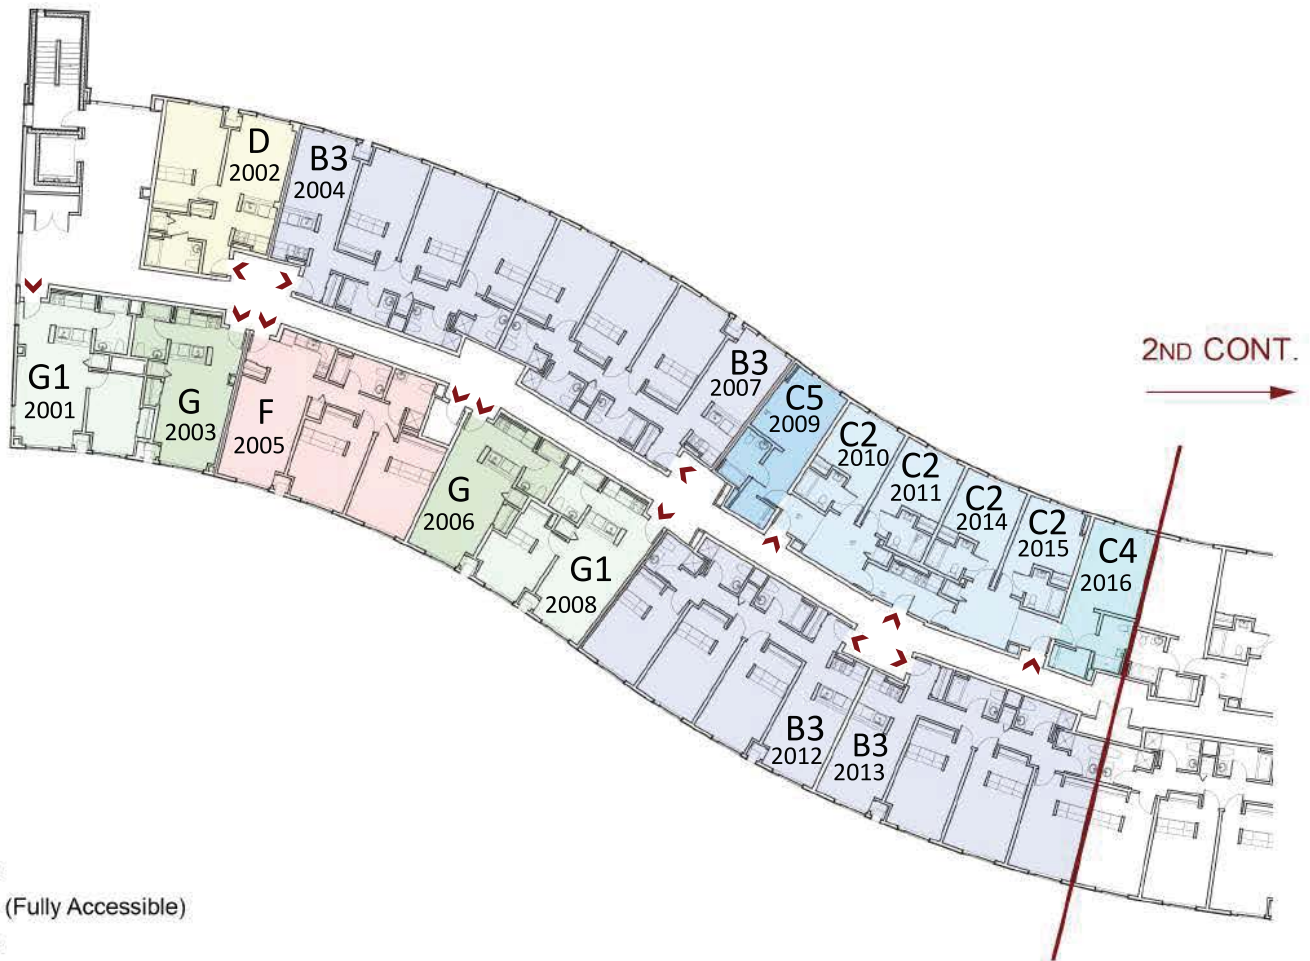

120 Valentine Place, Ithaca, NY 14850

Floor Map Floor 1

- UNIT A2 - 2 Bed
- UNIT B3 - 3 Bed
- UNIT C2 - Single
- UNIT C5 - Single
- UNIT D - 1 Bed
- UNIT G1 - 1 Bed
- UNIT G - Studio
- UNIT F - 2 Bed

Collegetown Terrace Apartments

115 South Quarry St.

Ithaca, NY 14850

607.277.1234 | www.collegetownterraceithaca.com

120 Valentine Place

120 Valentine Place, Ithaca, NY 14850

Floor Map

Floor 1

- UNIT B3 - 3 Bed
- UNIT C1 - Single
- UNIT C2 - Single
- UNIT F - 2 Bed

Collegetown Terrace Apartments

115 South Quarry St.

Ithaca, NY 14850

607.277.1234 | www.collegetownterraceithaca.com

120 Valentine Place

120 Valentine Place, Ithaca, NY 14850

Floor Map Floor 2

- UNIT B3 - 3 Bed
- UNIT C2 - Single
- UNIT C4 - Single (Fully Accessible)
- UNIT C5 - Single
- UNIT D - 1 Bed
- UNIT G1 - 1 Bed
- UNIT G - Studio
- UNIT F - 2 Bed

Collegetown Terrace Apartments

115 South Quarry St.

Ithaca, NY 14850

607.277.1234 | www.collegetownterraceithaca.com

120 Valentine Place

120 Valentine Place, Ithaca, NY 14850

Floor Map Floor 2

- UNIT B3 - 3 Bed
- UNIT C1 - Single
- UNIT C2 - Single
- UNIT F - 2 Bed