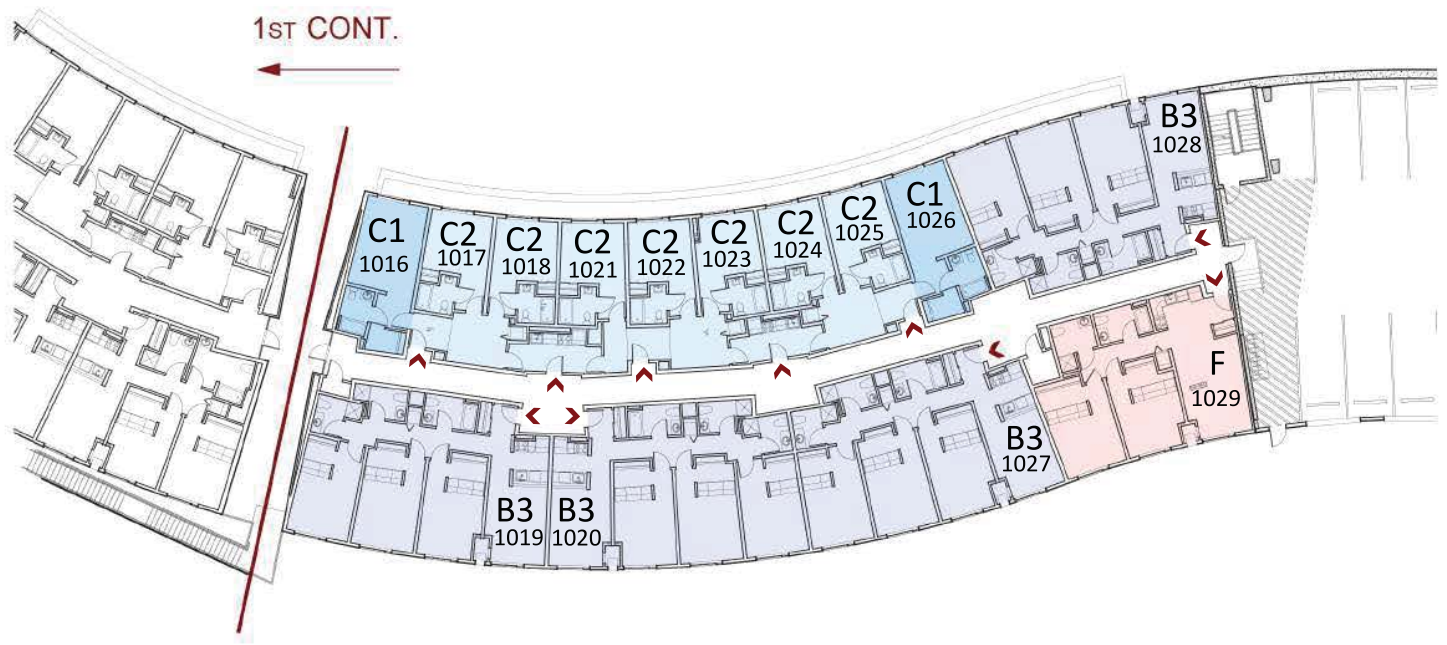

120 Valentine Place, Ithaca, NY 14850

Floor Map Floor 1

- UNIT A2 - 2 Bed
- UNIT B3 - 3 Bed
- UNIT C2 - Single
- UNIT C5 - Single
- UNIT D - 1 Bed
- UNIT G1 - 1 Bed
- UNIT G - Studio
- UNIT F - 2 Bed

Collegetown Terrace Apartments

115 South Quarry St.

Ithaca, NY 14850

607.277.1234 | www.collegetownterraceithaca.com

120 Valentine Place

120 Valentine Place, Ithaca, NY 14850

Floor Map

Floor 1

- UNIT B3 - 3 Bed
- UNIT C1 - Single
- UNIT C2 - Single
- UNIT F - 2 Bed

Collegetown Terrace Apartments

115 South Quarry St.

Ithaca, NY 14850

607.277.1234 | www.collegetownterraceithaca.com

120 Valentine Place

120 Valentine Place, Ithaca, NY 14850

Floor Map Floor 2

- UNIT B3 - 3 Bed
- UNIT C2 - Single
- UNIT C4 - Single (Fully Accessible)
- UNIT C5 - Single
- UNIT D - 1 Bed
- UNIT G1 - 1 Bed
- UNIT G - Studio
- UNIT F - 2 Bed

120 Valentine Place

120 Valentine Place, Ithaca, NY 14850

Floor Map Floor 4

- UNIT B3 - 3 Bed
- UNIT C2 - Single
- UNIT C4 - Single (Fully Accessible)
- UNIT C5 - Single
- UNIT G1 - 1 Bed
- UNIT G - Studio
- UNIT F - 2 Bed