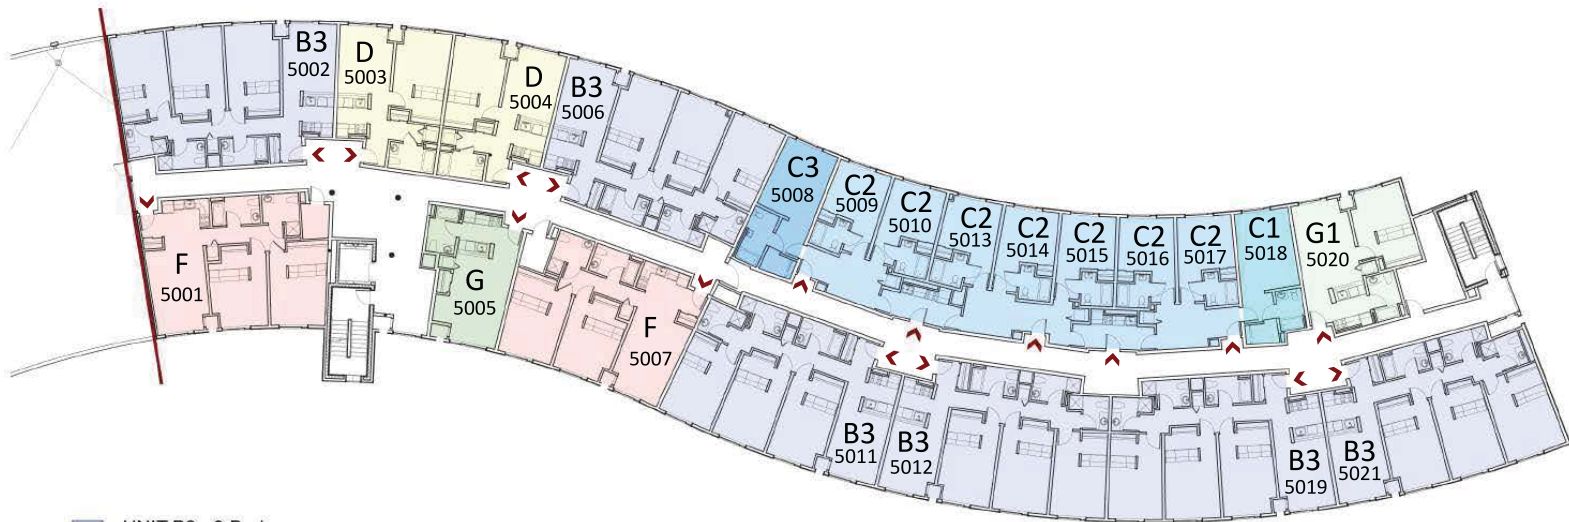

120 Valentine Place, Ithaca, NY 14850

Floor Map

Floor 4

4TH CONT.

- UNIT B3 - 3 Bed
- UNIT C1 - Single
- UNIT C2 - Single
- UNIT C3 - Single (Fully Accessible)
- UNIT D - 1 Bed
- UNIT G1 - 1 Bed
- UNIT G - Studio
- UNIT F - 2 Bed

120 Valentine Place

120 Valentine Place, Ithaca, NY 14850

Floor Map

Floor 5

- UNIT B3 - 3 Bed
- UNIT C1 - Single
- UNIT C2 - Single
- UNIT C3 - Single (Fully Accessible)
- UNIT D - 1 Bed
- UNIT G1 - 1 Bed
- UNIT G - Studio
- UNIT F - 2 Bed

120 Valentine Place

120 Valentine Place, Ithaca, NY 14850

Floor Map Floor 6

- UNIT B3 - 3 Bed
- UNIT C1 - Single
- UNIT C2 - Single
- UNIT C3 - Single (Fully Accessible)
- UNIT D - 1 Bed
- UNIT G1 - 1 Bed
- UNIT G - Studio
- UNIT F - 2 Bed