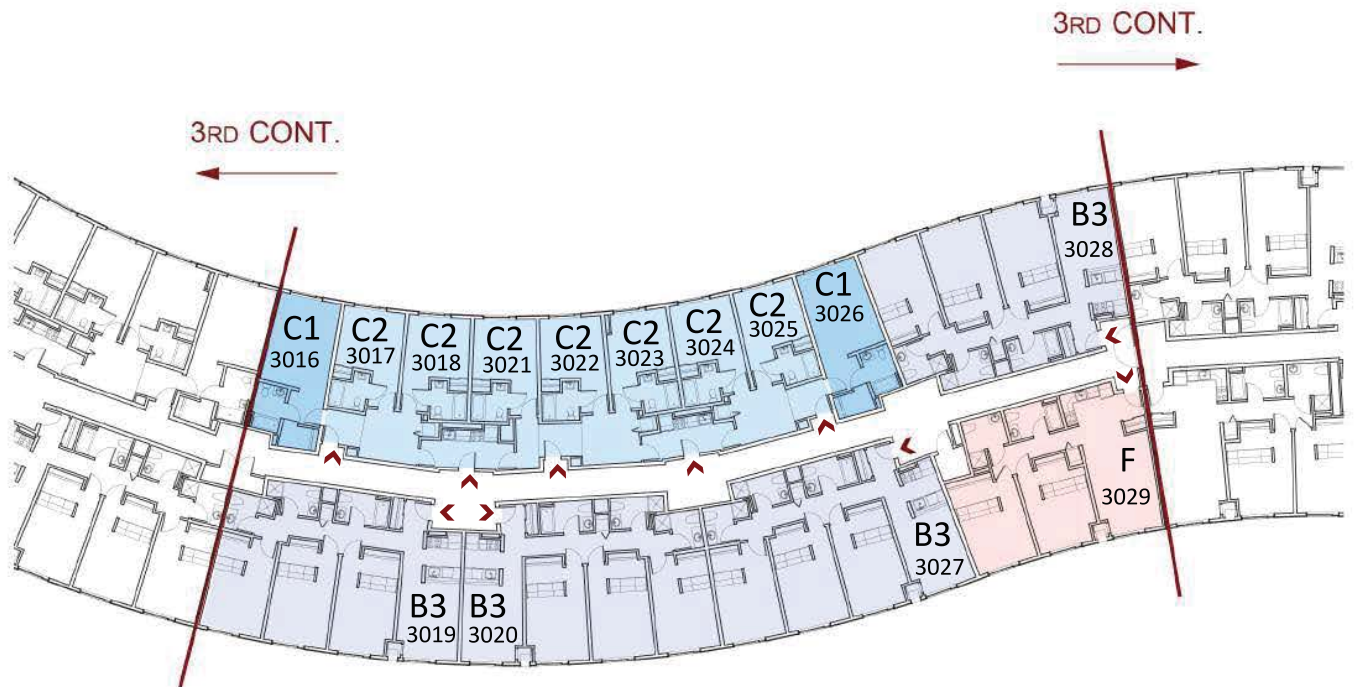

607.277.1234 | www.collegetownterraceithaca.com

120 Valentine Place

120 Valentine Place, Ithaca, NY 14850

Floor Map Floor 3

-  UNIT B3 - 3 Bed
-  UNIT C2 - Single
-  UNIT C4 - Single (Fully Accessible)
-  UNIT C5 - Single
-  UNIT D - 1 Bed
-  UNIT G1 - 1 Bed
-  UNIT G - Studio
-  UNIT F - 2 Bed

Collegetown Terrace Apartments

115 South Quarry St.

Ithaca, NY 14850

607.277.1234 | www.collegetownterraceithaca.com

120 Valentine Place

120 Valentine Place, Ithaca, NY 14850

Floor Map Floor 3

- UNIT B3 - 3 Bed
- UNIT C1 - Single
- UNIT C2 - Single
- UNIT F - 2 Bed

120 Valentine Place

120 Valentine Place, Ithaca, NY 14850

Floor Map Floor 4

- UNIT B3 - 3 Bed
- UNIT C2 - Single
- UNIT C4 - Single (Fully Accessible)
- UNIT C5 - Single
- UNIT G1 - 1 Bed
- UNIT G - Studio
- UNIT F - 2 Bed