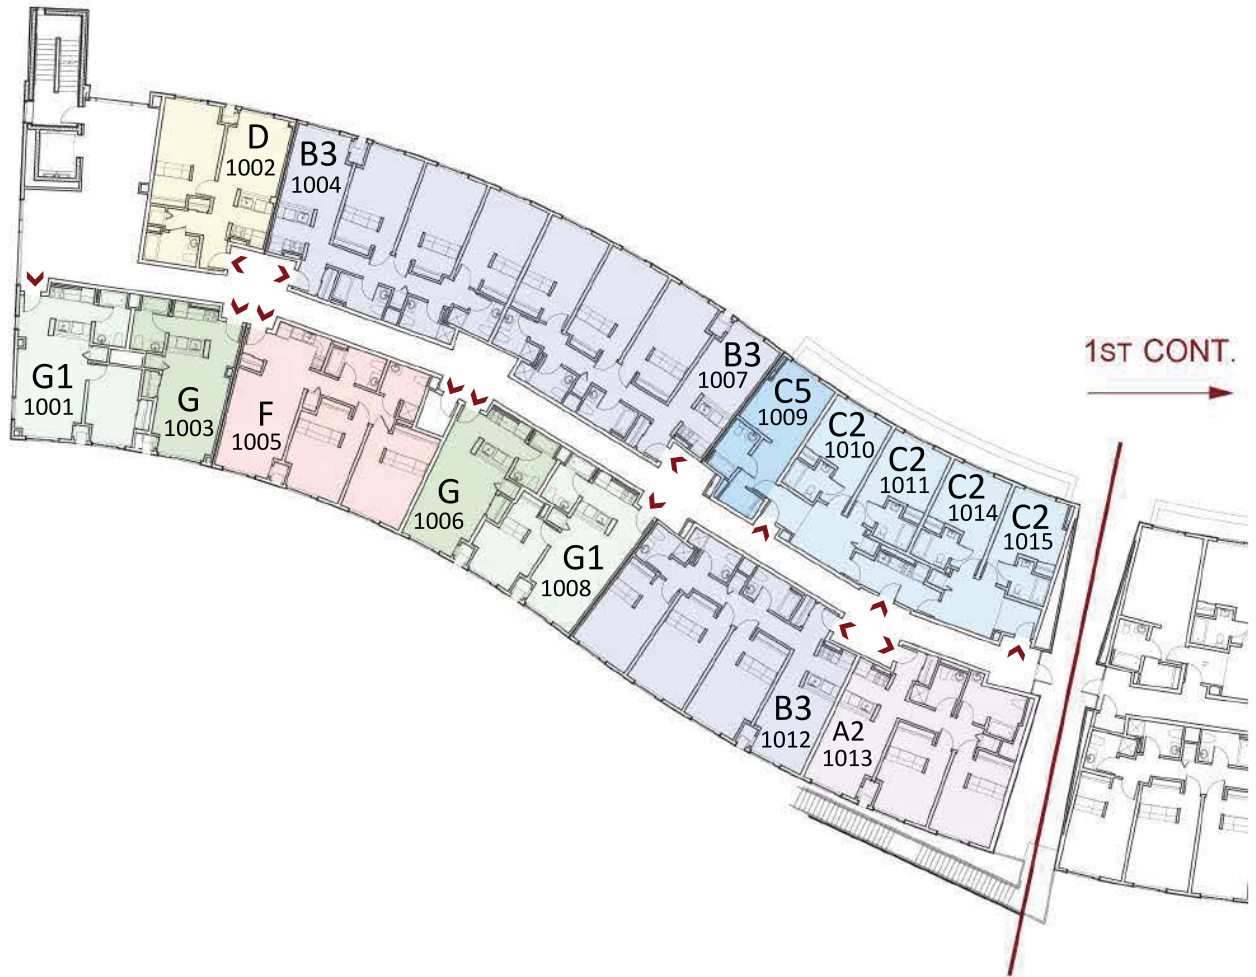

120 Valentine Place

120 Valentine Place, Ithaca, NY 14850

Floor Map

Collegetown Terrace Apartments

115 South Quarry St.

Ithaca, NY 14850

607.277.1234 | www.collegetownterraceithaca.com

120 Valentine Place

120 Valentine Place, Ithaca, NY 14850

Floor Map Floor 1

- UNIT A2 - 2 Bed
- UNIT B3 - 3 Bed
- UNIT C2 - Single
- UNIT C5 - Single
- UNIT D - 1 Bed
- UNIT G1 - 1 Bed
- UNIT G - Studio
- UNIT F - 2 Bed

Collegetown Terrace Apartments

115 South Quarry St.

Ithaca, NY 14850

607.277.1234 | www.collegetownterraceithaca.com

120 Valentine Place

120 Valentine Place, Ithaca, NY 14850

Floor Map

Floor 1

- UNIT B3 - 3 Bed
- UNIT C1 - Single
- UNIT C2 - Single
- UNIT F - 2 Bed

120 Valentine Place

120 Valentine Place, Ithaca, NY 14850

Floor Map Floor 4

- UNIT B3 - 3 Bed
- UNIT C2 - Single
- UNIT C4 - Single (Fully Accessible)
- UNIT C5 - Single
- UNIT G1 - 1 Bed
- UNIT G - Studio
- UNIT F - 2 Bed