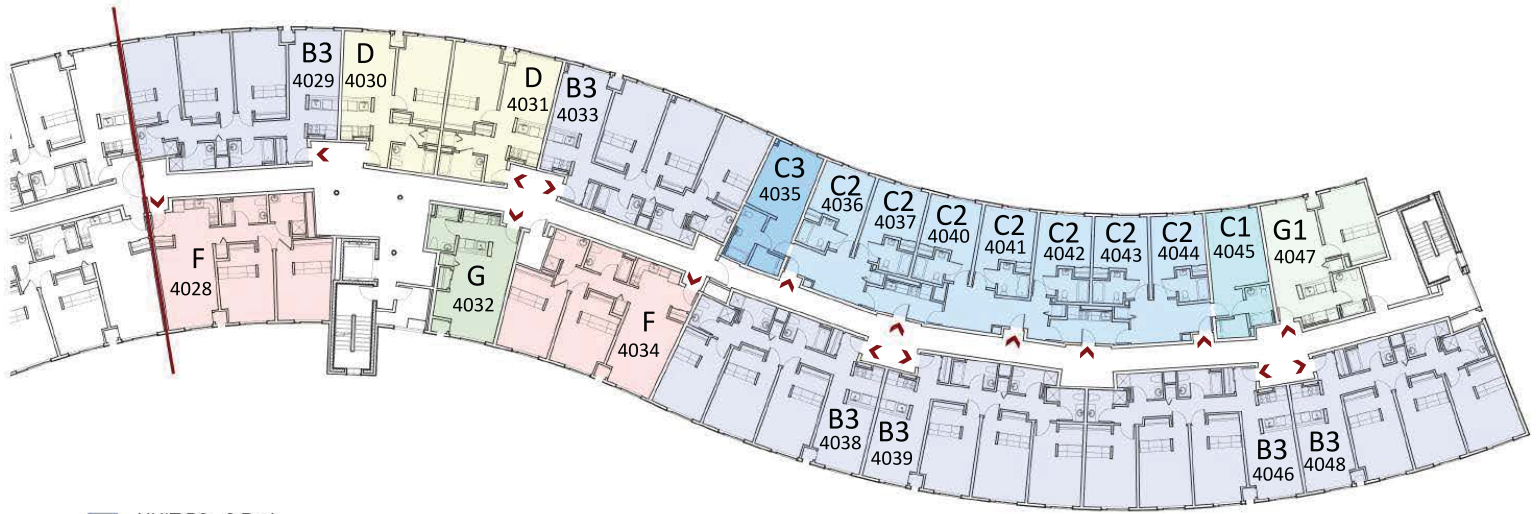

120 Valentine Place

120 Valentine Place, Ithaca, NY 14850

Floor Map Floor 4

- UNIT B3 - 3 Bed
- UNIT C2 - Single
- UNIT C4 - Single (Fully Accessible)
- UNIT C5 - Single
- UNIT G1 - 1 Bed
- UNIT G - Studio
- UNIT F - 2 Bed

- UNIT B3 - 3 Bed
- UNIT C1 - Single
- UNIT C2 - Single
- UNIT F - 2 Bed

Collegetown Terrace Apartments

115 South Quarry St.

Ithaca, NY 14850

607.277.1234 | www.collegetownterraceithaca.com

120 Valentine Place

120 Valentine Place, Ithaca, NY 14850

Floor Map

Floor 4

4TH CONT.

- UNIT B3 - 3 Bed
- UNIT C1 - Single
- UNIT C2 - Single
- UNIT C3 - Single (Fully Accessible)
- UNIT D - 1 Bed
- UNIT G1 - 1 Bed
- UNIT G - Studio
- UNIT F - 2 Bed

120 Valentine Place

120 Valentine Place, Ithaca, NY 14850

Floor Map

Floor 5

- UNIT B3 - 3 Bed
- UNIT C1 - Single
- UNIT C2 - Single
- UNIT C3 - Single (Fully Accessible)
- UNIT D - 1 Bed
- UNIT G1 - 1 Bed
- UNIT G - Studio
- UNIT F - 2 Bed