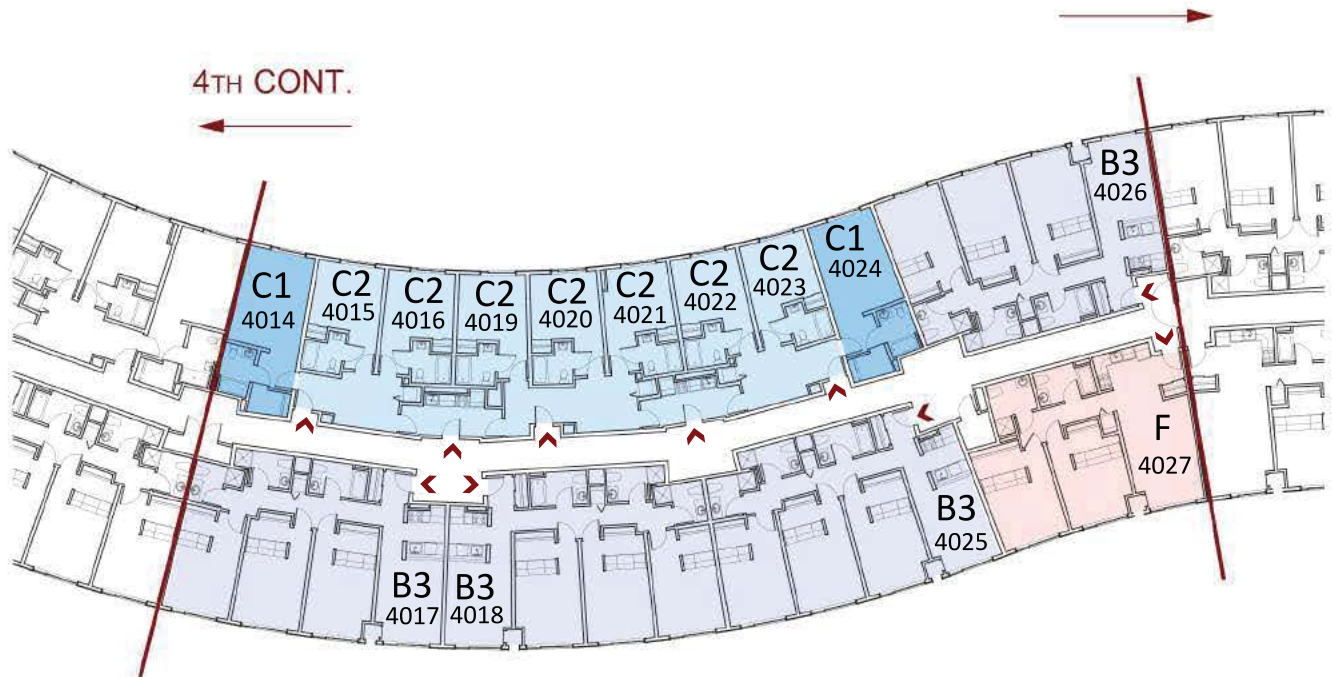

120 Valentine Place

120 Valentine Place, Ithaca, NY 14850

Floor Map Floor 4

- UNIT B3 - 3 Bed
- UNIT C2 - Single
- UNIT C4 - Single (Fully Accessible)
- UNIT C5 - Single
- UNIT G1 - 1 Bed
- UNIT G - Studio
- UNIT F - 2 Bed

Collegetown Terrace Apartments

115 South Quarry St.

Ithaca, NY 14850

607.277.1234 | www.collegetownterraceithaca.com

120 Valentine Place

120 Valentine Place, Ithaca, NY 14850

Floor Map

Floor 4

- UNIT B3 - 3 Bed
- UNIT C1 - Single
- UNIT C2 - Single
- UNIT F - 2 Bed

Collegetown Terrace Apartments

115 South Quarry St.

Ithaca, NY 14850

607.277.1234 | www.collegetownterraceithaca.com

120 Valentine Place

120 Valentine Place, Ithaca, NY 14850

Floor Map

Floor 4

4TH CONT.

- UNIT B3 - 3 Bed
- UNIT C1 - Single
- UNIT C2 - Single
- UNIT C3 - Single (Fully Accessible)
- UNIT D - 1 Bed
- UNIT G1 - 1 Bed
- UNIT G - Studio
- UNIT F - 2 Bed