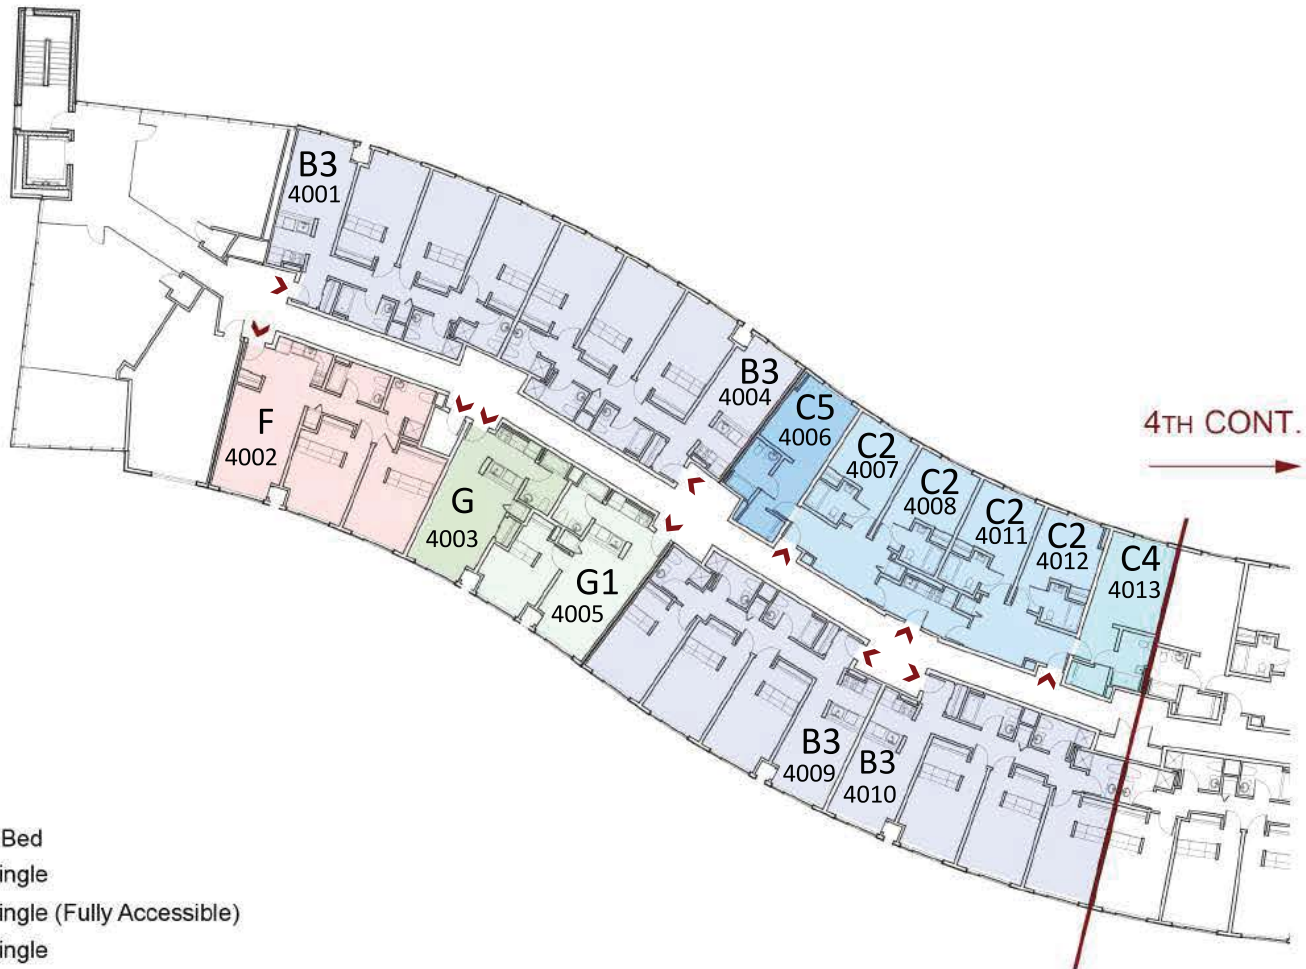

Collegetown Terrace Apartments

115 South Quarry St.

Ithaca, NY 14850

607.277.1234 | www.collegetownterraceithaca.com

120 Valentine Place

120 Valentine Place, Ithaca, NY 14850

Floor Map

Floor 3

120 Valentine Place

120 Valentine Place, Ithaca, NY 14850

Floor Map Floor 4

- UNIT B3 - 3 Bed
- UNIT C2 - Single
- UNIT C4 - Single (Fully Accessible)
- UNIT C5 - Single
- UNIT G1 - 1 Bed
- UNIT G - Studio
- UNIT F - 2 Bed