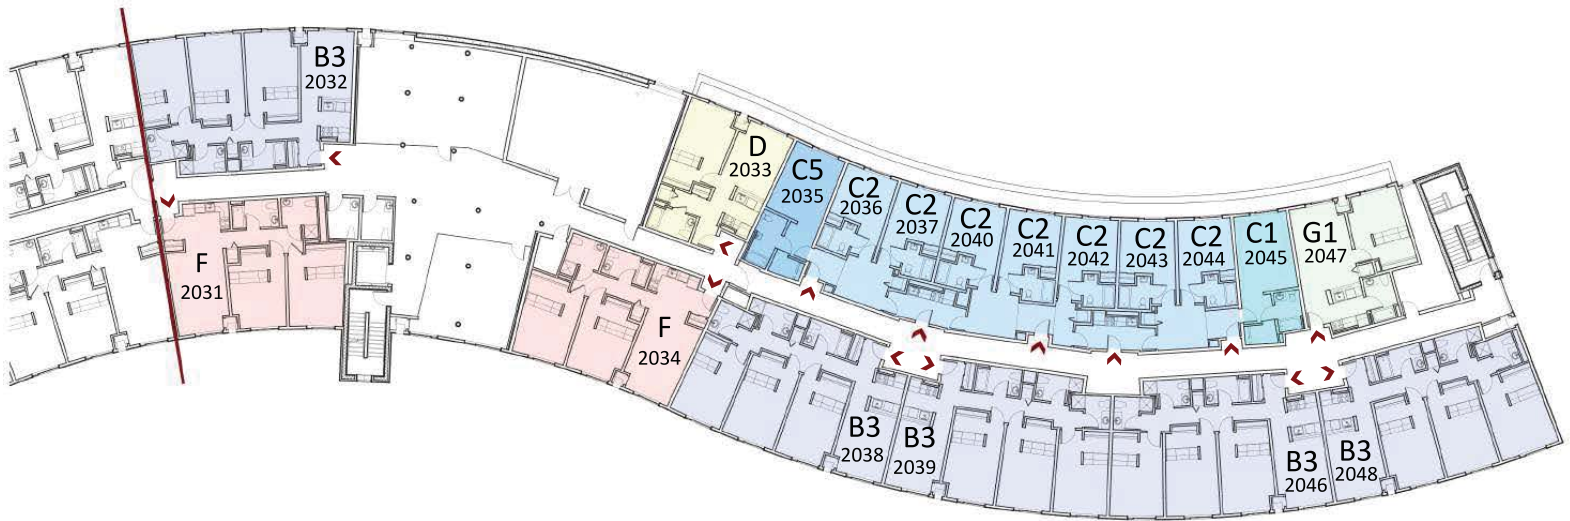

Collegetown Terrace Apartments

115 South Quarry St.

Ithaca, NY 14850

607.277.1234 | www.collegetownterraceithaca.com

120 Valentine Place

120 Valentine Place, Ithaca, NY 14850

Floor Map

Floor 2

2ND CONT.

- UNIT B3 - 3 Bed
- UNIT C1 - Single
- UNIT C2 - Single
- UNIT C3 - Single (Fully Accessible)
- UNIT D - 1 Bed
- UNIT G1 - 1 Bed
- UNIT F - 2 Bed

Collegetown Terrace Apartments

115 South Quarry St.
Ithaca, NY 14850

607.277.1234 | www.collegetownterraceithaca.com

120 Valentine Place

120 Valentine Place, Ithaca, NY 14850

Floor Map Floor 3

-  UNIT B3 - 3 Bed
-  UNIT C2 - Single
-  UNIT C4 - Single (Fully Accessible)
-  UNIT C5 - Single
-  UNIT D - 1 Bed
-  UNIT G1 - 1 Bed
-  UNIT G - Studio
-  UNIT F - 2 Bed