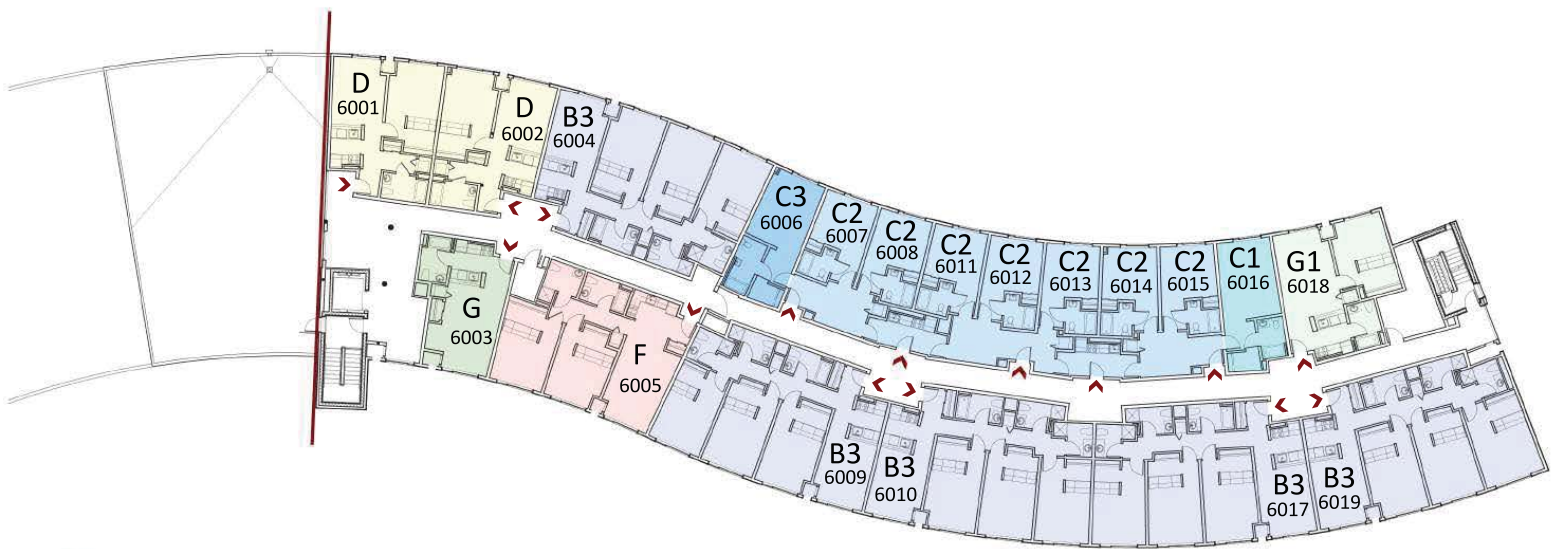

120 Valentine Place, Ithaca, NY 14850

Floor Map

Floor 4

4TH CONT.

- UNIT B3 - 3 Bed
- UNIT C1 - Single
- UNIT C2 - Single
- UNIT C3 - Single (Fully Accessible)
- UNIT D - 1 Bed
- UNIT G1 - 1 Bed
- UNIT G - Studio
- UNIT F - 2 Bed

120 Valentine Place

120 Valentine Place, Ithaca, NY 14850

Floor Map

Floor 5

- UNIT B3 - 3 Bed
- UNIT C1 - Single
- UNIT C2 - Single
- UNIT C3 - Single (Fully Accessible)
- UNIT D - 1 Bed
- UNIT G1 - 1 Bed
- UNIT G - Studio
- UNIT F - 2 Bed

120 Valentine Place

120 Valentine Place, Ithaca, NY 14850

Floor Map Floor 6

- UNIT B3 - 3 Bed
- UNIT C1 - Single
- UNIT C2 - Single
- UNIT C3 - Single (Fully Accessible)
- UNIT D - 1 Bed
- UNIT G1 - 1 Bed
- UNIT G - Studio
- UNIT F - 2 Bed