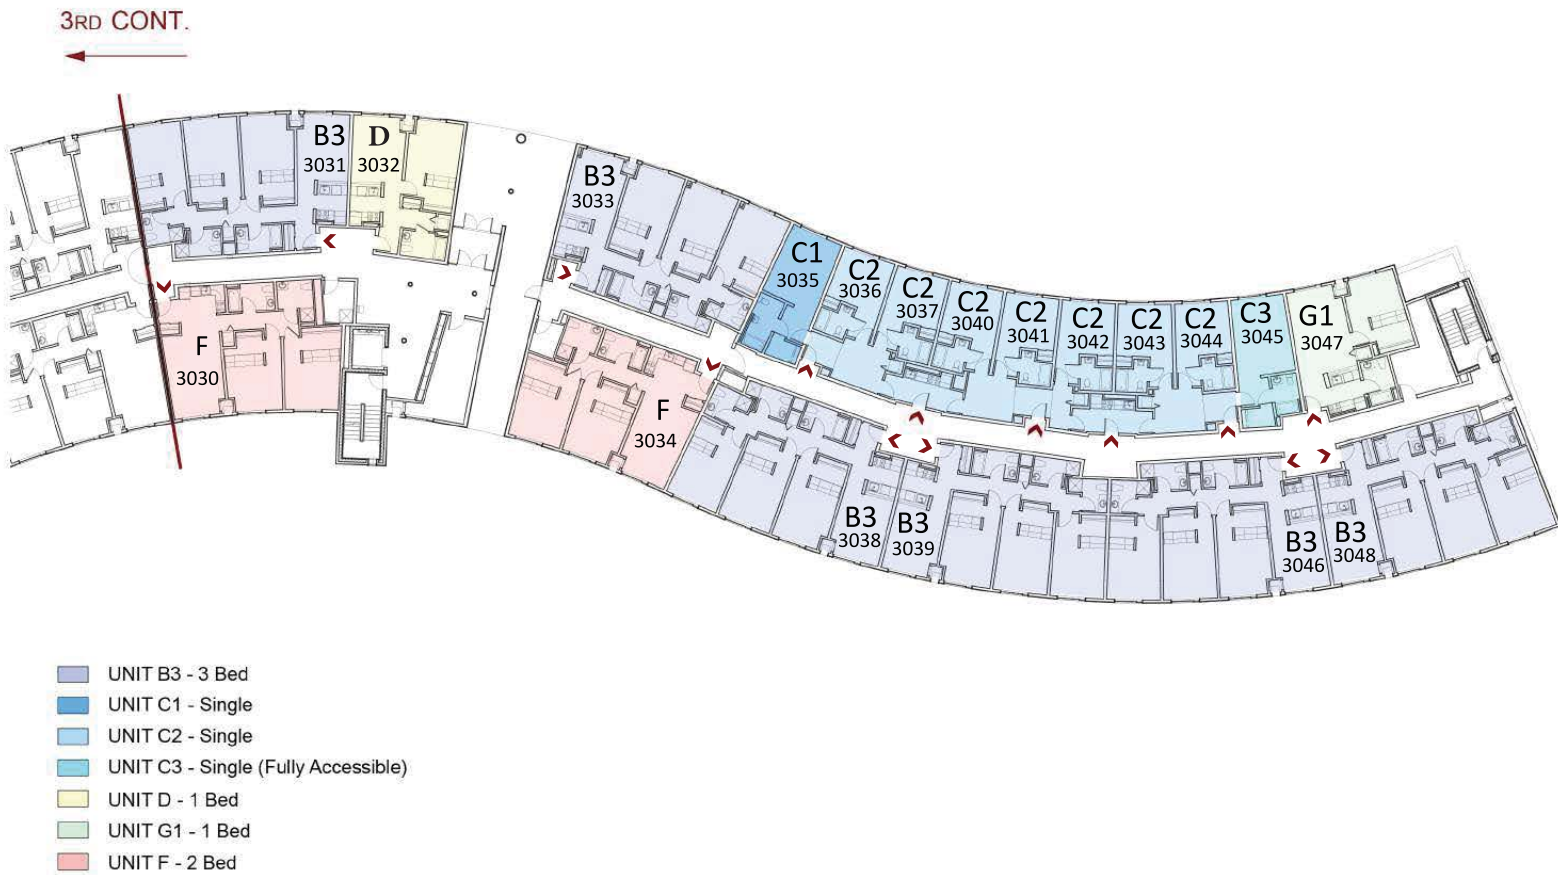

Collegetown Terrace Apartments

115 South Quarry St.

Ithaca, NY 14850

607.277.1234 | www.collegetownterraceithaca.com

120 Valentine Place

120 Valentine Place, Ithaca, NY 14850

Floor Map Floor 3

- UNIT B3 - 3 Bed
- UNIT C1 - Single
- UNIT C2 - Single
- UNIT F - 2 Bed

Collegetown Terrace Apartments

115 South Quarry St.

Ithaca, NY 14850

607.277.1234 | www.collegetownterraceithaca.com

120 Valentine Place

120 Valentine Place, Ithaca, NY 14850

Floor Map

Floor 3

120 Valentine Place

120 Valentine Place, Ithaca, NY 14850

Floor Map Floor 4

- UNIT B3 - 3 Bed
- UNIT C2 - Single
- UNIT C4 - Single (Fully Accessible)
- UNIT C5 - Single
- UNIT G1 - 1 Bed
- UNIT G - Studio
- UNIT F - 2 Bed