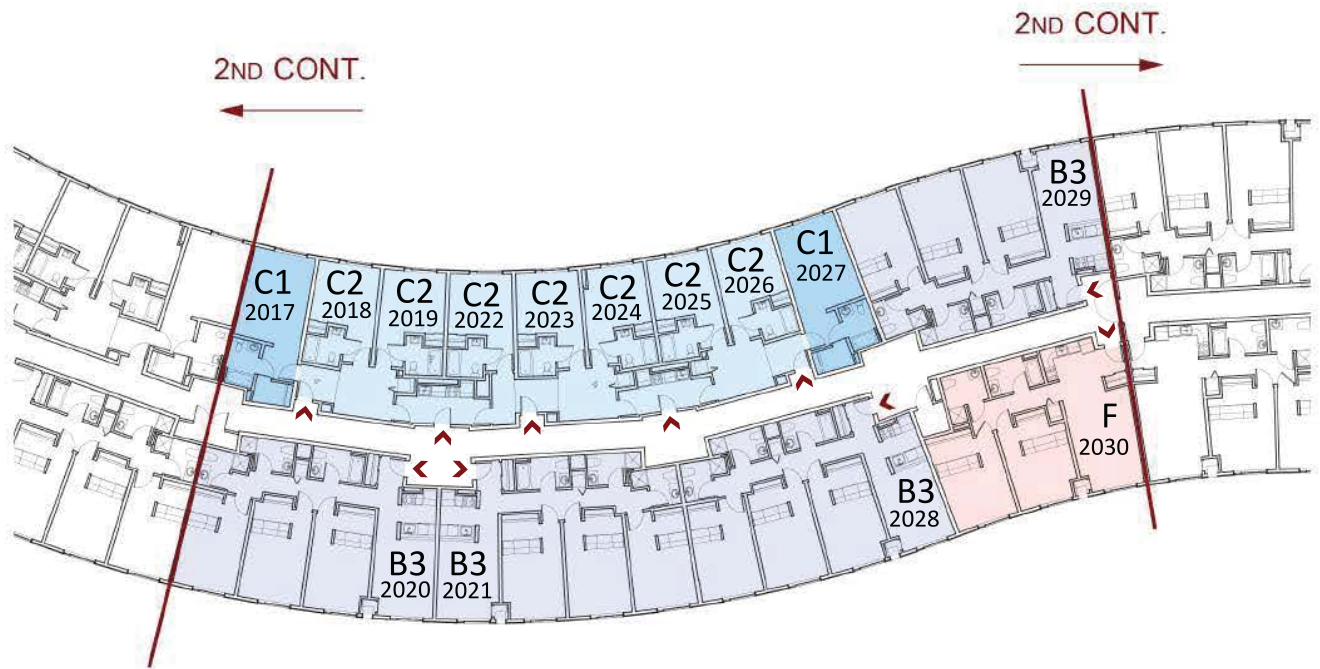

120 Valentine Place, Ithaca, NY 14850

Floor Map Floor 1

- UNIT A2 - 2 Bed
- UNIT B3 - 3 Bed
- UNIT C2 - Single
- UNIT C5 - Single
- UNIT D - 1 Bed
- UNIT G1 - 1 Bed
- UNIT G - Studio
- UNIT F - 2 Bed

Collegetown Terrace Apartments

Collegetown Terrace Apartments

115 South Quarry St.

Ithaca, NY 14850

607.277.1234 | www.collegetownterraceithaca.com

120 Valentine Place

120 Valentine Place, Ithaca, NY 14850

Floor Map Floor 2

- UNIT B3 - 3 Bed
- UNIT C2 - Single
- UNIT C4 - Single (Fully Accessible)
- UNIT C5 - Single
- UNIT D - 1 Bed
- UNIT G1 - 1 Bed
- UNIT G - Studio
- UNIT F - 2 Bed

Collegetown Terrace Apartments

115 South Quarry St.

Ithaca, NY 14850

607.277.1234 | www.collegetownterraceithaca.com

120 Valentine Place

120 Valentine Place, Ithaca, NY 14850

Floor Map Floor 2

- UNIT B3 - 3 Bed
- UNIT C1 - Single
- UNIT C2 - Single
- UNIT F - 2 Bed

2ND CONT.

- UNIT B3 - 3 Bed
- UNIT C1 - Single
- UNIT C2 - Single
- UNIT C3 - Single (Fully Accessible)
- UNIT D - 1 Bed
- UNIT G1 - 1 Bed
- UNIT F - 2 Bed

Collegetown Terrace Apartments

115 South Quarry St.
Ithaca, NY 14850